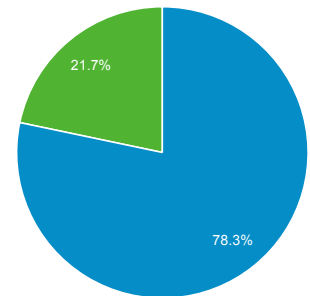

31 Jan 2017 - 2 Mar 2017

Audience Overview

All Users
100.00% Sessions

Overview

■ New Visitor ■ Returning Visitor

Language	Sessions	% Sessions
1. en-us	8,749	70.52%
2. en-gb	1,782	14.36%
3. mk-mk	536	4.32%
4. sr	190	1.53%
5. ru	183	1.48%
6. hr-hr	139	1.12%
7. hr-mk	103	0.83%
8. en-mk	81	0.65%
9. de-de	64	0.52%
10. de	63	0.51%