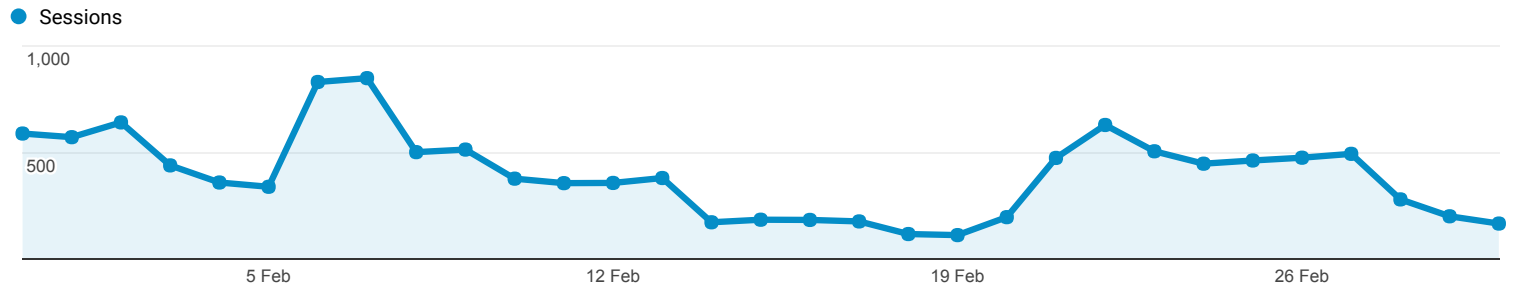

31 Jan 2017 - 2 Mar 2017

Audience Overview

All Users
100.00% Sessions

Overview

■ New Visitor ■ Returning Visitor

Language	Sessions	% Sessions
1. en-us	8,749	70.52%
2. en-gb	1,782	14.36%
3. mk-mk	536	4.32%
4. sr	190	1.53%
5. ru	183	1.48%
6. hr-hr	139	1.12%
7. hr-mk	103	0.83%
8. en-mk	81	0.65%
9. de-de	64	0.52%
10. de	63	0.51%